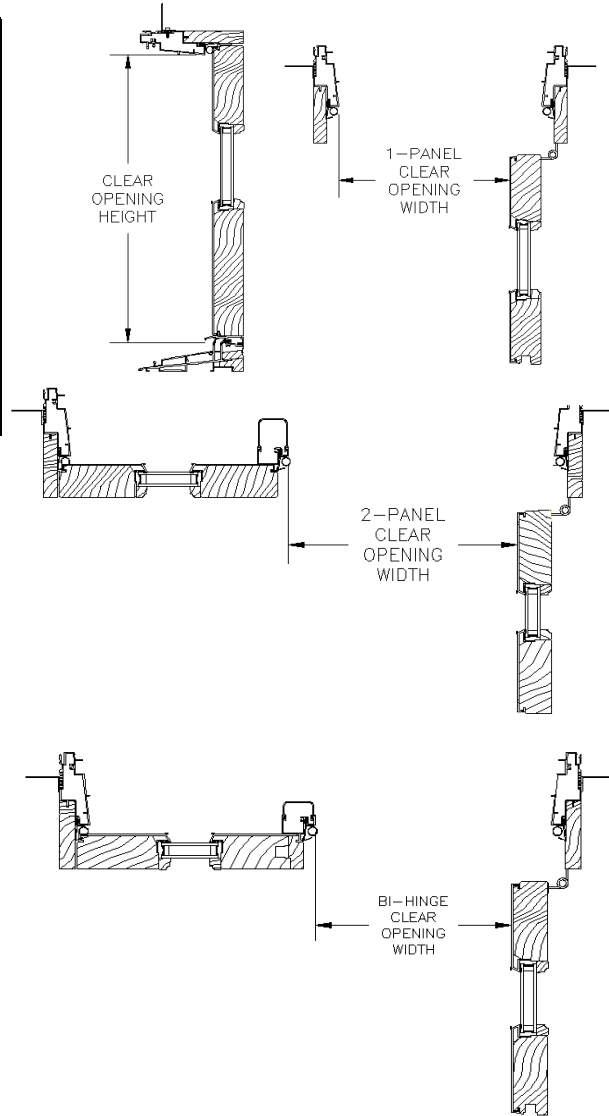

Ashworth Series

Inswing Patio Door (ASW)

CLEAR OPENING, LITE & SCREEN MEASUREMENTS

Lite and Vent Measurements							
Inswing Patio Door							
Size	Type	Clear Opg Width	Clear Opg Height	Clear Opg S.Q. FT.	Screen Size		S.Q. FT. Daylite
					Width	Height	
2768	1 Panel	25.890	76.392	13.73	29.44	77.88	8.71
27611	1 Panel	25.890	79.263	14.25	29.44	80.75	9.11
2780	1 Panel	25.890	92.388	16.61	29.44	93.88	10.92
5068	2 Panel	25.942	76.392	13.76	29.44	77.88	17.28
50611	2 Panel	25.942	79.263	14.28	29.44	80.75	18.07
5080	2 Panel	25.942	92.388	16.64	29.44	93.88	21.67
5068	Bi-Hinge	25.648	76.392	13.61	29.44	77.88	17.28
50611	Bi-Hinge	25.648	79.263	14.12	29.44	80.75	18.07
5080	Bi-Hinge	25.648	92.388	16.46	29.44	93.88	21.67

Egress Conversions	
1 Panel	
Width	Frame - 4.673"
Height	Frame - 3.171"
2 Panel	
Width	Frame/2 - 3.332"
Height	Frame - 3.171"
Bi-Hinge	
Width	Frame/2 - 3.385"
Height	Frame - 3.171"