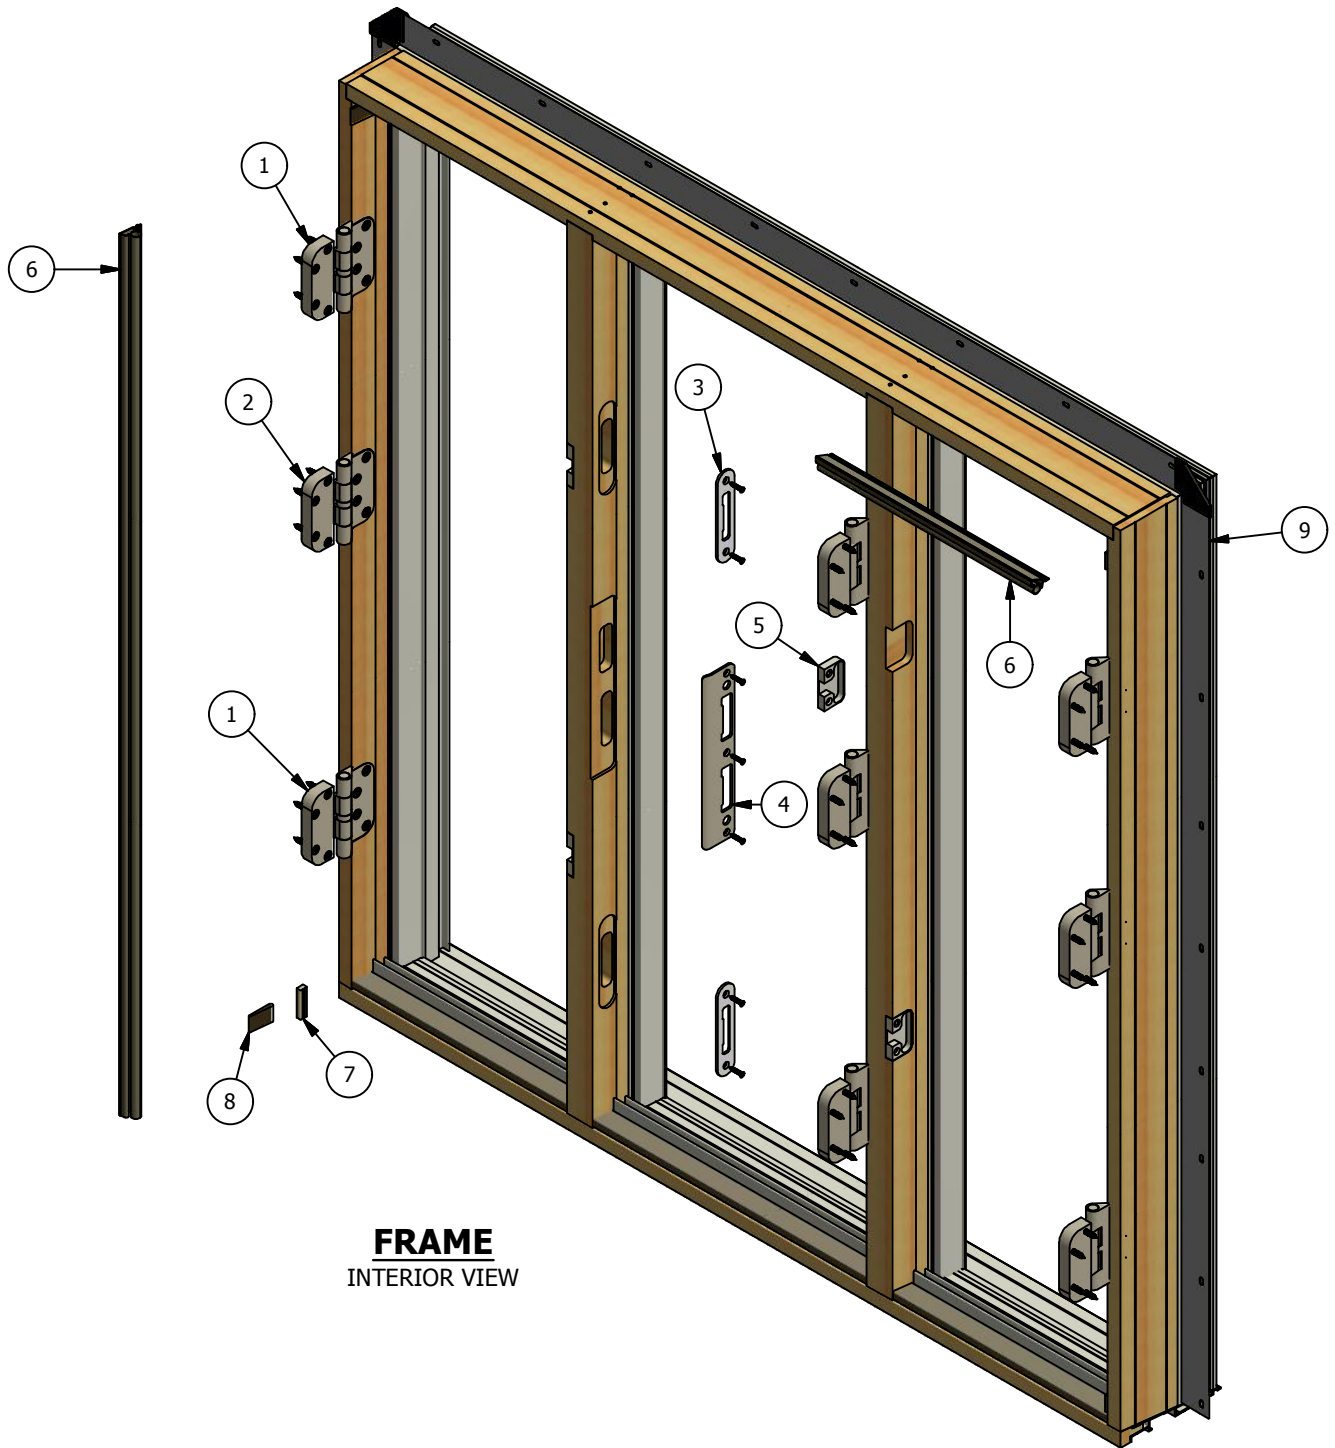

Ashworth Series Inswing Patio Door (ASW 3-Panel) Parts Identification

Ashworth Series Inswing Patio Door (ASW 3-Panel) Parts Identification

Ashworth Series

Inswing Patio Door (ASW 3-Panel)

Parts Identification

Image	Item #	Description	Color / Finish / Size	Spec	Part #
	1	Adjustable Guide Hinge (Non-Handed)	Brass		2398031
			Antique Brass		2398016
			Oil Rubbed Bronze		2398001
			Polished Chrome		2398028
			Brushed Chrome		2398019
			Gold Powder Coat		2398007
			Matte Black		2398010
			White		2398025
			Satin Nickel		2398013
			Antique Nickel		2398022
Faux Bronze		2398004			
	2	Adjustable Set Hinge (For RH Inswing or LH Outswing)	Brass		2398033
			Antique Brass		2398018
			Oil Rubbed Bronze		2398003
			Polished Chrome		2398030
			Brushed Chrome		2398021
	Gold Powder Coat		2398009		
	Matte Black		2398012		
	White		2398027		
	Satin Nickel		2398015		
	Antique Nickel		2398024		
Faux Bronze		2398006			
	2	Adjustable Set Hinge (For LH Inswing or RH Outswing)	Brass		2398032
			Antique Brass		2398017
			Oil Rubbed Bronze		2398002
			Polished Chrome		2398029
			Brushed Chrome		2398020
			Gold Powder Coat		2398008
			Matte Black		2398011
			White		2398026
			Satin Nickel		2398014
			Antique Nickel		2398023
Faux Bronze		2398005			
		Adjustable Hinge Jamb Screw #10 x 3/4 (3 Per Hinge)	Brass		508110
			Antique Brass		508110
			Oil Rubbed Bronze		2370339
			Polished Chrome		508169
			Brushed Chrome		508169
			Gold Powder Coat		508110
			Matte Black		508502
			White		508035
			Satin Nickel		508169
			Antique Nickel		508502
Faux Bronze		2370339			