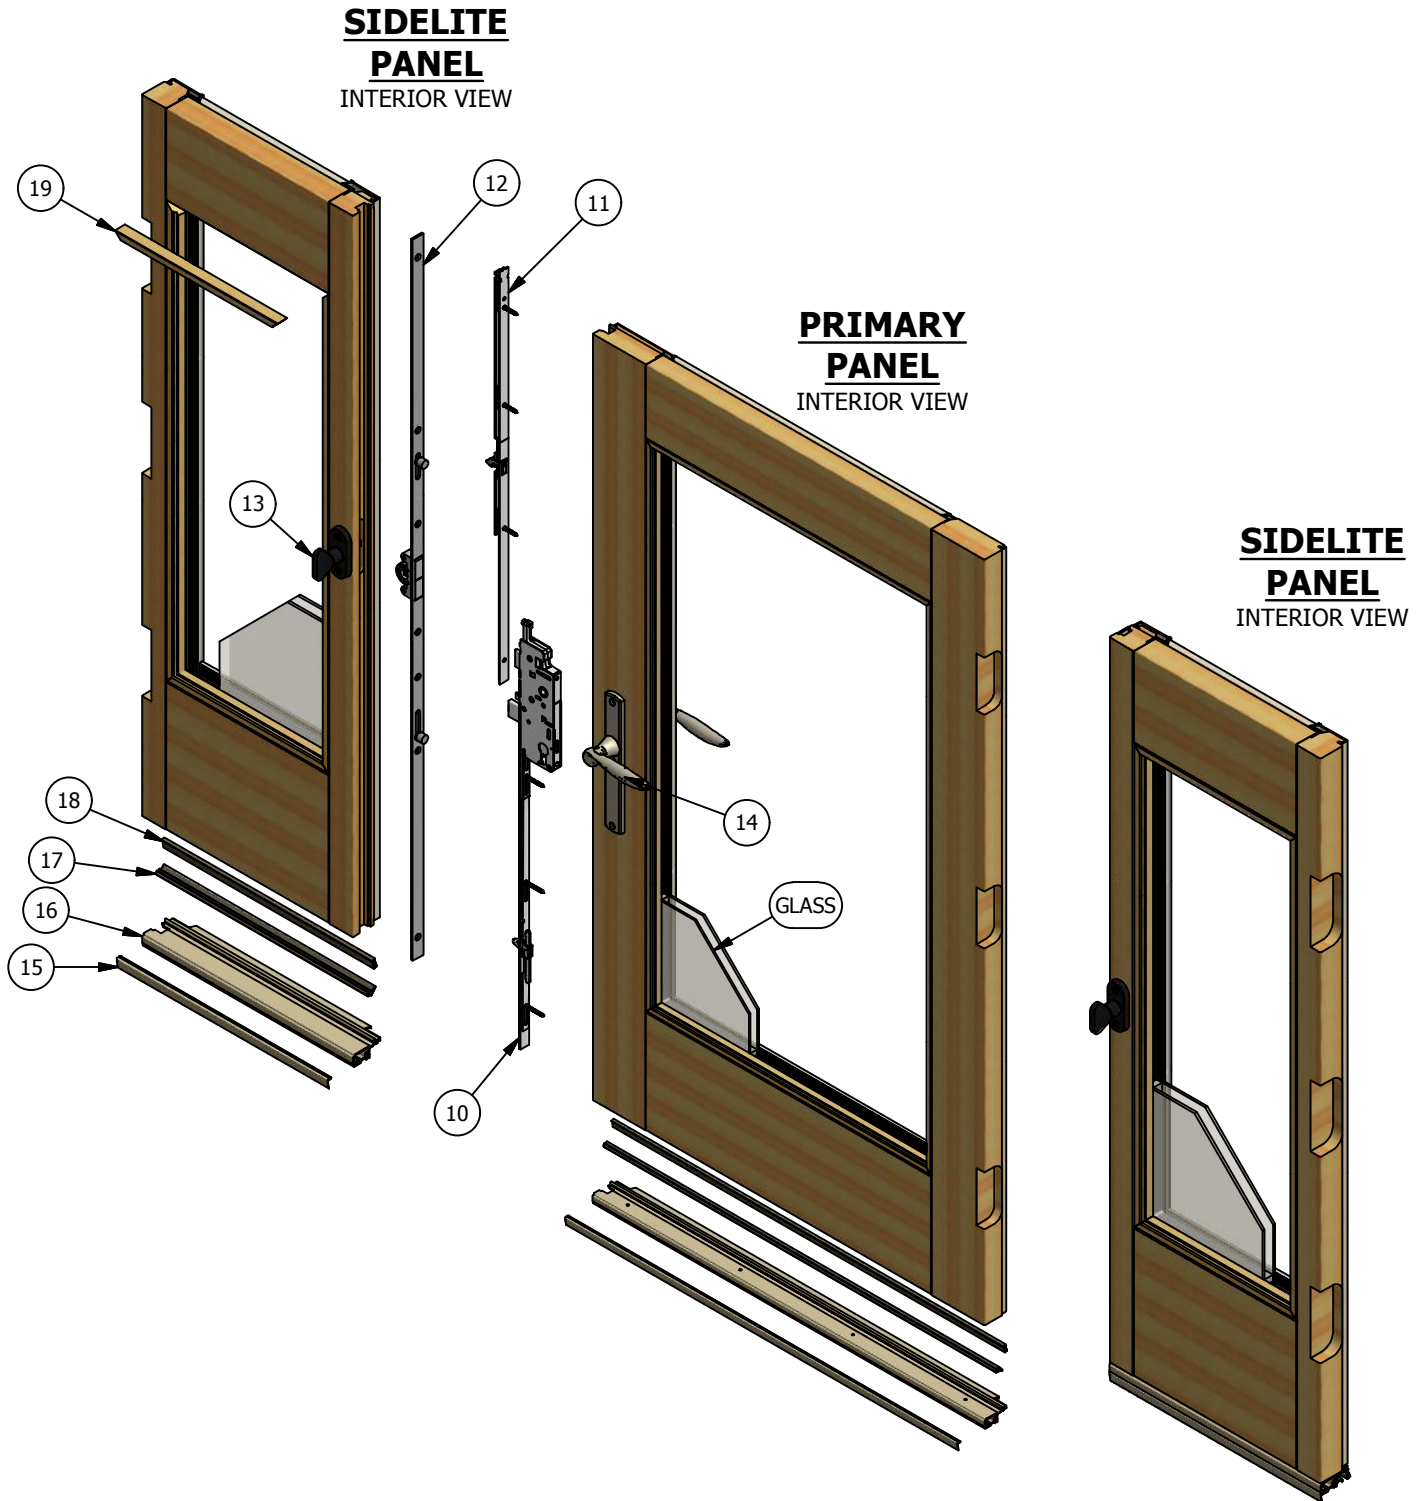

Ashworth Series Inswing Patio Door (ASW 3-Panel) Parts Identification

Ashworth Series Inswing Patio Door (ASW 3-Panel) Parts Identification

Ashworth Series

Inswing Patio Door (ASW 3-Panel)

Parts Identification

Image	Item #	Description	Color / Finish / Size	Spec	Part #
	1	Adjustable Guide Hinge (Non-Handed)	Brass		2398031
			Antique Brass		2398016
			Oil Rubbed Bronze		2398001
			Polished Chrome		2398028
			Brushed Chrome		2398019
			Gold Powder Coat		2398007
			Matte Black		2398010
			White		2398025
			Satin Nickel		2398013
			Antique Nickel		2398022
Faux Bronze		2398004			
	2	Adjustable Set Hinge (For RH Inswing or LH Outswing)	Brass		2398033
			Antique Brass		2398018
			Oil Rubbed Bronze		2398003
			Polished Chrome		2398030
			Brushed Chrome		2398021
	Gold Powder Coat		2398009		
	Matte Black		2398012		
	White		2398027		
	Satin Nickel		2398015		
	Antique Nickel		2398024		
Faux Bronze		2398006			
	2	Adjustable Set Hinge (For LH Inswing or RH Outswing)	Brass		2398032
			Antique Brass		2398017
			Oil Rubbed Bronze		2398002
			Polished Chrome		2398029
			Brushed Chrome		2398020
			Gold Powder Coat		2398008
			Matte Black		2398011
			White		2398026
			Satin Nickel		2398014
			Antique Nickel		2398023
Faux Bronze		2398005			
		Adjustable Hinge Jamb Screw #10 x 3/4 (3 Per Hinge)	Brass		508110
			Antique Brass		508110
			Oil Rubbed Bronze		2370339
			Polished Chrome		508169
			Brushed Chrome		508169
			Gold Powder Coat		508110
			Matte Black		508502
			White		508035
			Satin Nickel		508169
			Antique Nickel		508502
Faux Bronze		2370339			